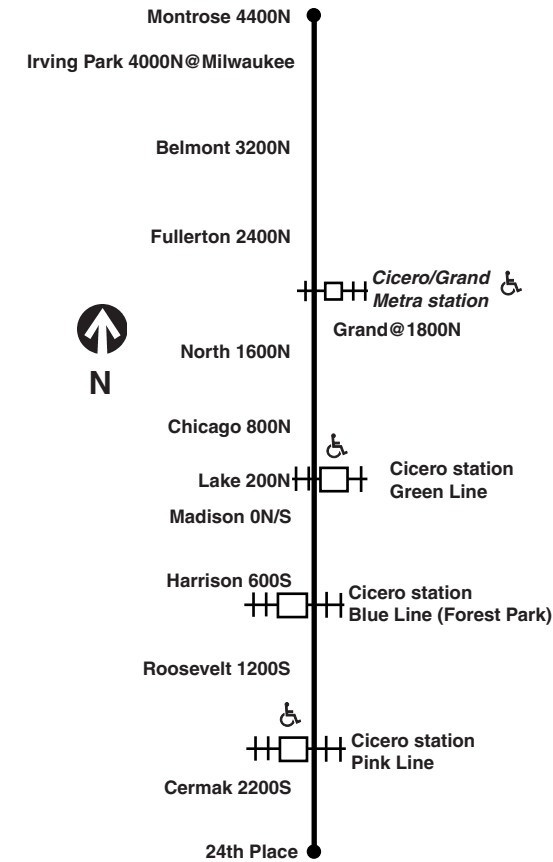

Pay close attention to destination signs and announcements when boarding: added service may sometimes be provided over portions of this or any bus route and some trips can end before the furthest terminal on a line depending on service needs or time of day.

Bicycle racks are installed on the front of all CTA buses and are allowed on CTA trains during certain hours. See our [Bike & Ride brochure](#) or webpage for help on how to use racks and more.

Know before you go: Get alerts from us by text or e-mail about planned service changes every week or instant alerts for unplanned reroutes and disruptions. Sign up for CTA Updates today at [transitchicago.com/updates](http://transitchicago.com/updates).

# 54 Cicero

Effective Aug. 25, 2024

All CTA buses are accessible

[transitchicago.com/bus/54](http://transitchicago.com/bus/54)

**Monday thru Friday**

**#54 Cicero**

**Northbound**

LV Cicero/24th Pl	Cicero/Roosevelt	Cicero/Madison	Cicero/Chicago	Cicero/North	Cicero/Belmont	AR Cicero/Montrose
----	----	----	3:35a	3:40a	3:49a	3:54a
----	----	----	3:55	4:00	4:09	4:14
----	----	----	4:06	4:11	4:20	4:25
4:00a	4:06a	4:11a	4:16	4:21	4:30	4:35
4:20	4:26	4:31	4:36	4:41	4:50	4:57
----	----	----	4:46	4:51	5:01	5:08
4:40	4:46	4:51	4:56	5:01	5:11	5:18
5:00	5:06	5:11	5:16	5:21	5:31	5:38
----	----	----	5:26	5:31	5:42	5:49
5:18	5:24	5:29	5:35	5:40	5:51	5:58
5:33	5:40	5:45	5:51	5:57	6:08	6:15
----	----	----	5:59	6:05	6:16	6:23
5:47	5:54	5:59	6:05	6:11	6:22	6:29

then every 15 minutes until

Table with 8 columns: LV Cicero/24th Pl, Cicero/Roosevelt, Cicero/Madison, Cicero/Chicago, Cicero/North, Cicero/Belmont, AR Cicero/Montrose. Rows show departure times from 10:03 to 11:00.